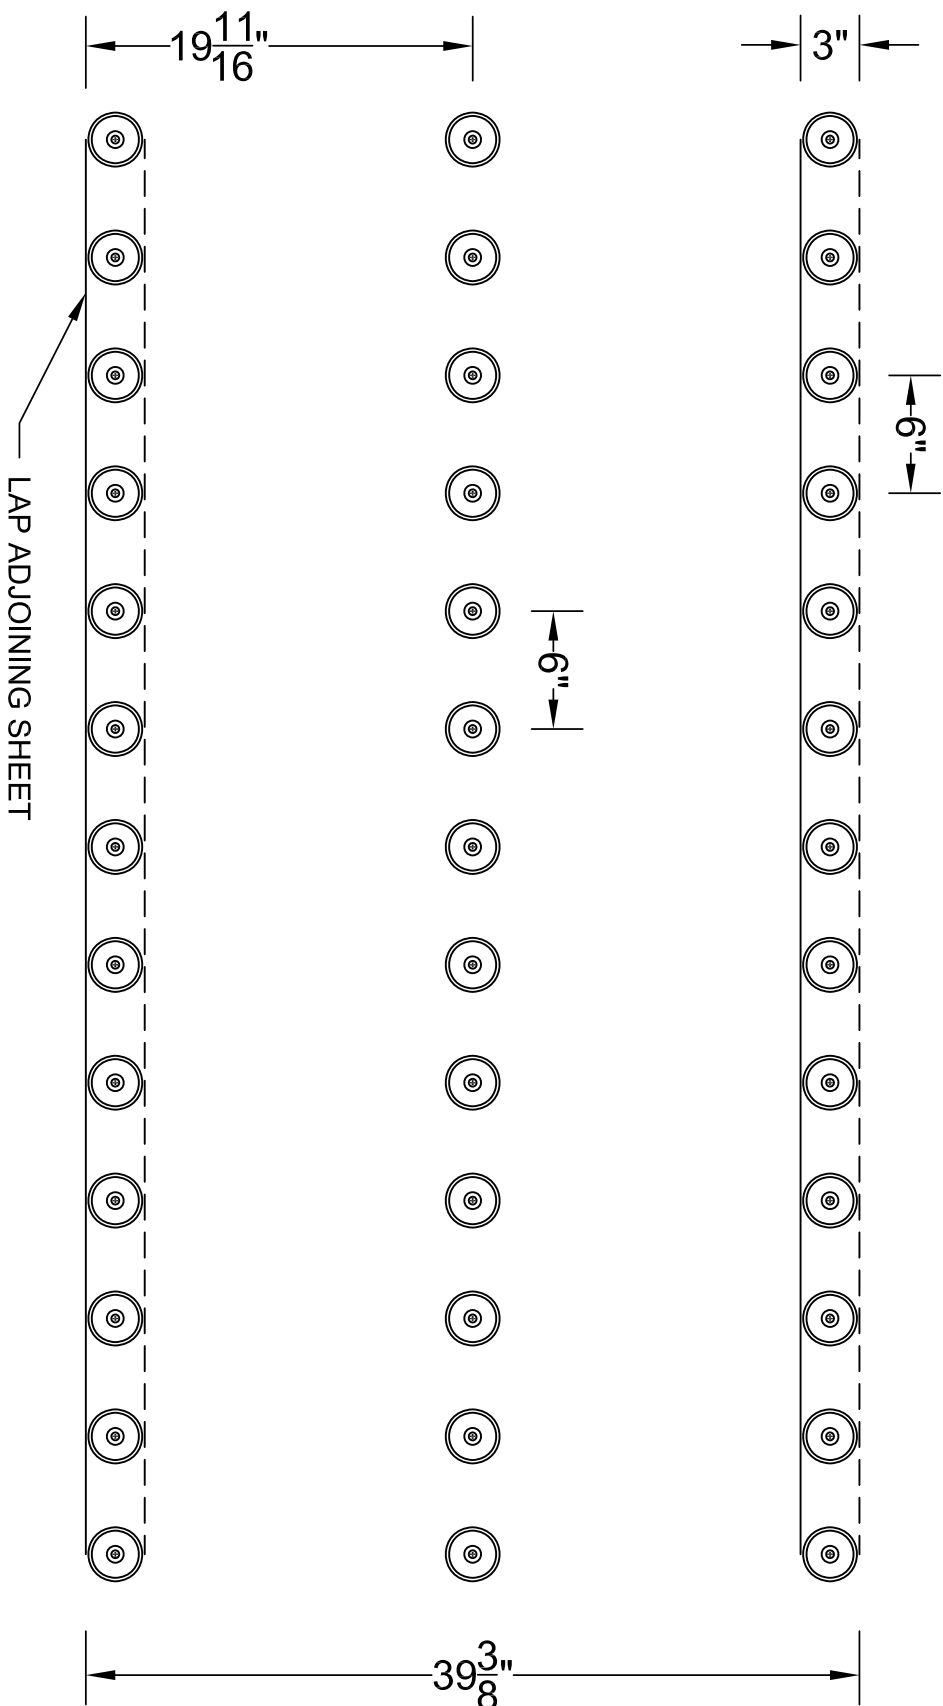

BASE SHEET FASTENING Paradiene 20 PR Base Sheet

Parafast XHD Fasteners w/2-3/4" Barbed Plates

APPROX. 132 FASTENERS/SQ

N.T.S.

- NOTES:
1. THE ABOVE FASTENING PATTERNS ARE RECOMMENDED FOR BASE SHEET SECUREMENT BELOW SIPLAST MEMBRANE SYSTEMS.
 2. CONTACT SIPLAST FOR RECOMMENDED FASTENING PATTERNS TO MEET SPECIFIC TESTING, CODE AGENCY, OR GUARANTEE REQUIREMENTS.

Siplast - 1000 East Rochelle Boulevard - Irving, Texas - 75062
(800) 922-8800 - www.siplast.com

Ref: P-20PR XHDw-2.75" (6X6)

Date: 10.28.09