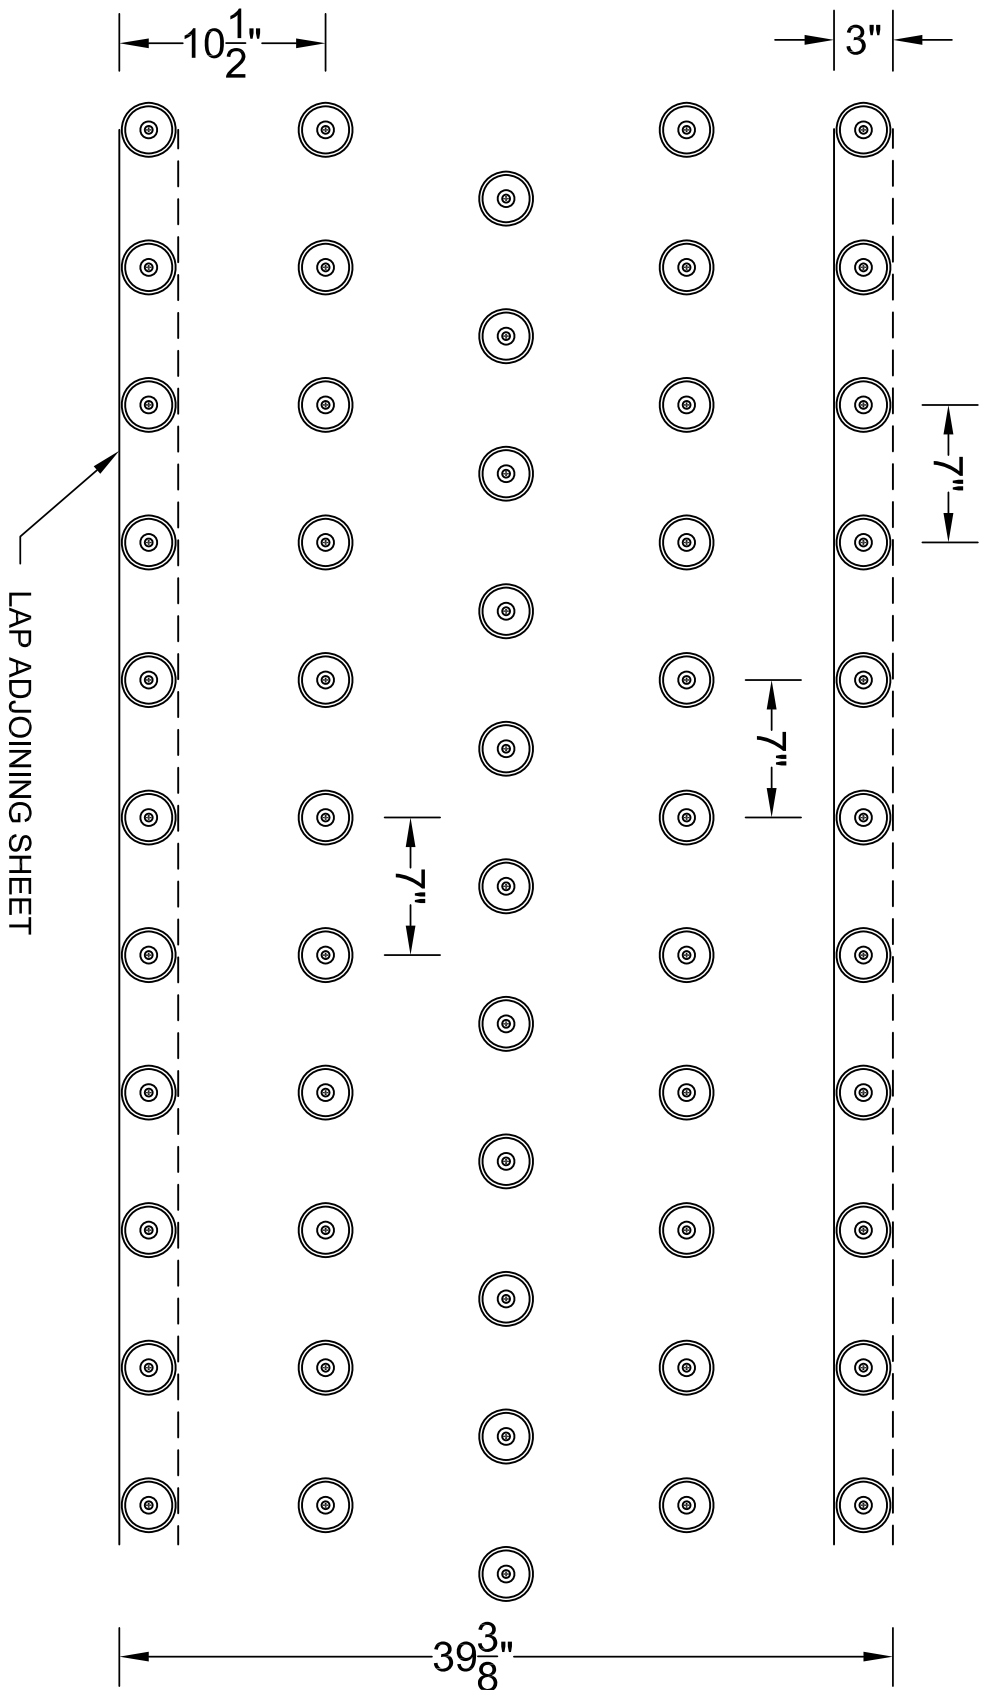

BASE SHEET FASTENING

Paradiene 20 PR Base Sheet

Parafast XHD Fasteners w/2-3/4" Barbed Plates

APPROX. 224 FASTENERS/SQ

N.T.S.

- NOTES:
1. THE ABOVE FASTENING PATTERNS ARE RECOMMENDED FOR BASE SHEET SECUREMENT BELOW SIPLAST MEMBRANE SYSTEMS.
 2. CONTACT SIPLAST FOR RECOMMENDED FASTENING PATTERNS TO MEET SPECIFIC TESTING, CODE AGENCY, OR GUARANTEE REQUIREMENTS.

Siplast - 1000 East Rochelle Boulevard - Irving, Texas - 75062
(800) 922-8800 - www.siplast.com

Ref: P-20PR XHDw-2.75P (7X7x7x7)
Date: 10.28.09