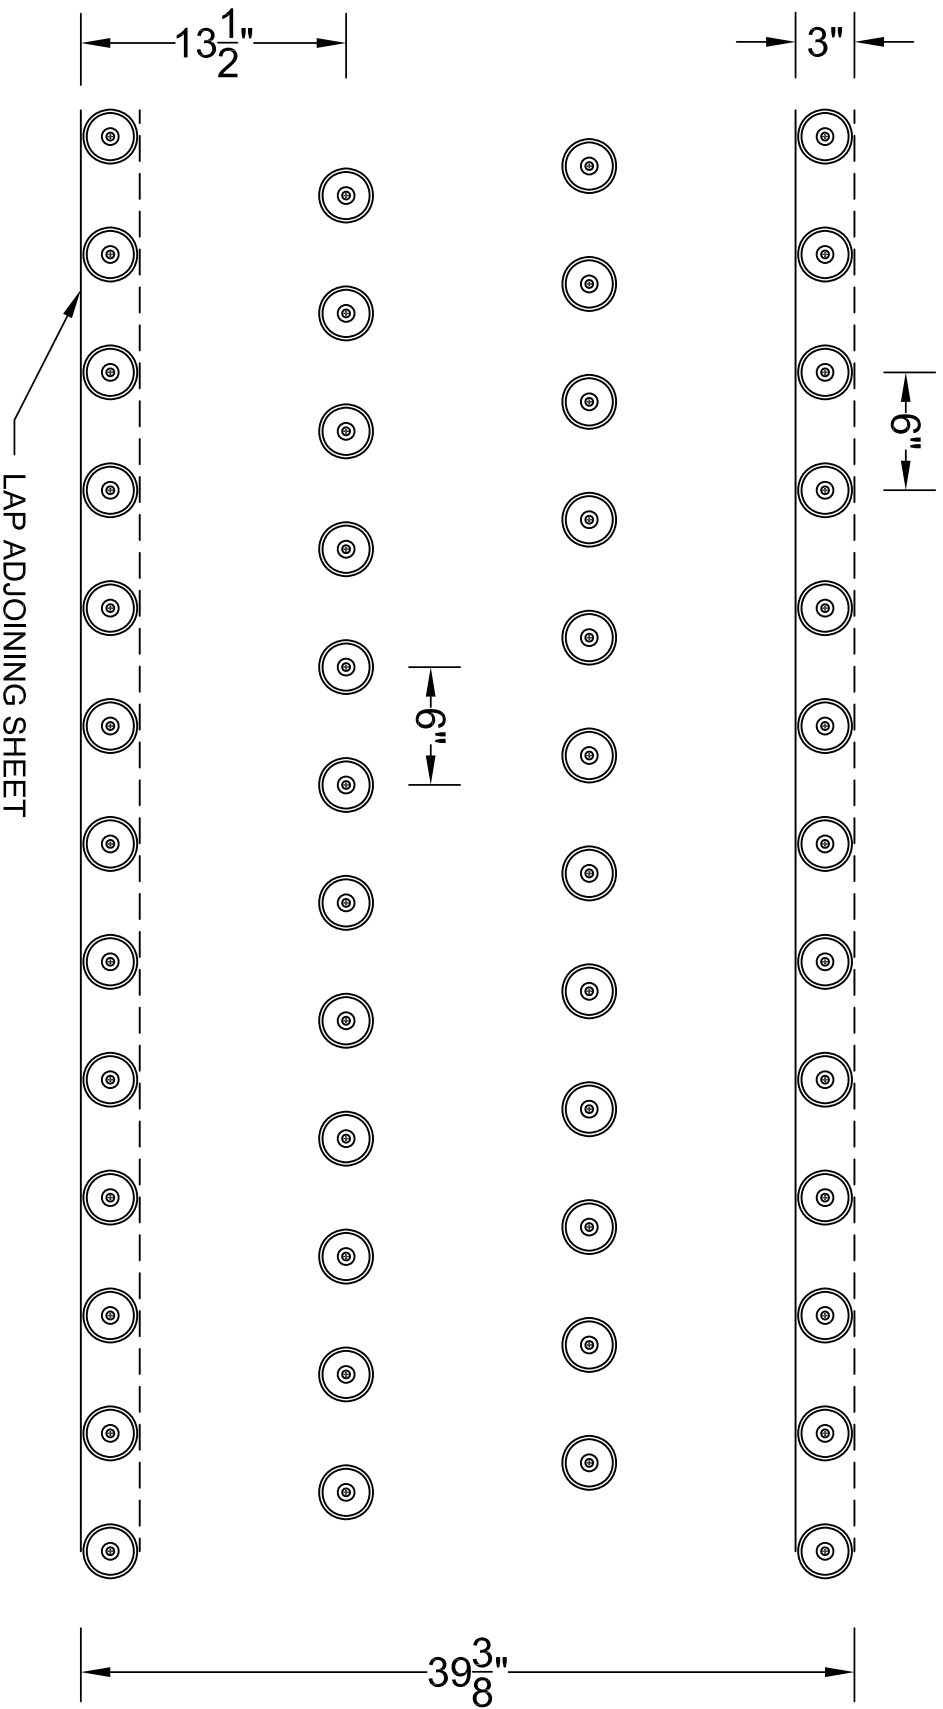

BASE SHEET FASTENING Paradiene 20 PR Base Sheet

Parafast XHD Fasteners w/2-3/4" Barbed Plates

APPROX. 198 FASTENERS/SQ

N.T.S.

- NOTES:
1. THE ABOVE FASTENING PATTERNS ARE RECOMMENDED FOR BASE SHEET SECUREMENT BELOW SIPLAST MEMBRANE SYSTEMS.
 2. CONTACT SIPLAST FOR RECOMMENDED FASTENING PATTERNS TO MEET SPECIFIC TESTING, CODE AGENCY, OR GUARANTEE REQUIREMENTS.

Siplast - 1000 East Rochelle Boulevard - Irving, Texas - 75062
(800) 922-8800 - www.siplast.com

Ref: P-20PR XHDw-2.75" (6X6x6)

Date: 10.28.09